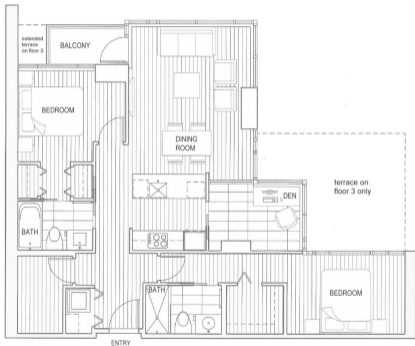

units 09 floors 3-12

2 bedrooms - 2 bathrooms

living area 932 *ft*² 87 *m*²

balcony 32 *ft*² 3 *m*² (except floor 3)

187 *ft*² 17 *m*² (floor 3)

Beatty St

Citadel Parade